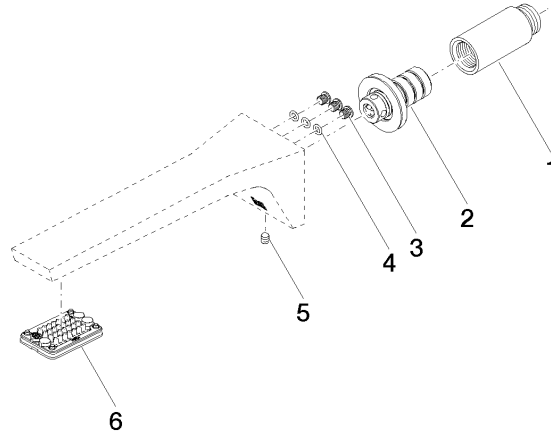

CL.1 Wall-mounted basin spout without pop-up waste - Champagne (22kt Gold)

CL.1

13 800 705

- 200mm projection
- fixed spout
- rectangular spray pattern with 40 individual jets
- hole diameter 37 mm
- lead-free
- 1/2" connection
- plug-link mounting
- max. flow 4.5 l/min
- This product can help a building meet the requirements of Green Building Rating Systems, e.g. LEED®, BREEAM®, DGNB

mm [inches]

Flow rate chart

Certificates

IAPMO_N-4976. IAPMO_8834 (1). IAPMO_6397.

13 800 705

Parts for other finishes can be found here: [Chrome](#)

Spare parts list

No.	Item Number	Name	Quantity used	Delivery time
1	09 24 03 081 10 90	extension	1	2
2	90 24 03 108 01 90	nipple set	1	2
3	09 30 30 113 20 90	screw	3	2
4	09 14 10 001 90	seal	3	2
5	90 31 11 004 00 90	pin	1	2
6	90 11 02 297 00 90	aerator	1	2