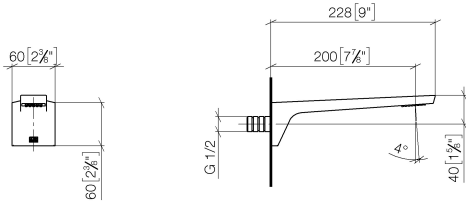

CL.1 Wall-mounted basin spout without pop-up waste - Champagne (22kt Gold)

CL.1

13 800 705

- 200mm projection
- fixed spout
- rectangular spray pattern with 40 individual jets
- hole diameter 37 mm
- lead-free
- 1/2" connection
- plug-link mounting
- max. flow 4.5 l/min
- This product can help a building meet the requirements of Green Building Rating Systems, e.g. LEED®, BREEAM®, DGNB

mm [inches]

Flow rate chart

Certificates

IAPMO_N-4976. IAPMO_8834 (1). IAPMO_6397.

13 800 705

Parts for other finishes can be found here: [Chrome](#)

Spare parts list

No.	Item Number	Name	Quantity used	Delivery time
1	09 24 03 081 10 90	extension	1	2
2	90 24 03 108 01 90	nipple set	1	2
3	09 30 30 113 20 90	screw	3	2
4	09 14 10 001 90	seal	3	2
5	90 31 11 004 00 90	pin	1	2
6	90 11 02 297 00 90	aerator	1	2