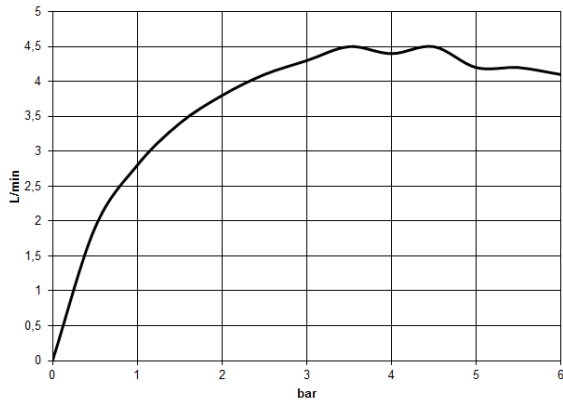

CL.1 Wall-mounted basin spout without pop-up waste - Champagne (22kt Gold)

CL.1

13 800 705

- 200mm projection
- fixed spout
- rectangular spray pattern with 40 individual jets
- hole diameter 37 mm
- lead-free
- 1/2" connection
- plug-link mounting
- max. flow 4.5 l/min
- This product can help a building meet the requirements of Green Building Rating Systems, e.g. LEED®, BREEAM®, DGNB

mm [inches]

Flow rate chart

Certificates

IAPMO_N-4976. IAPMO_8834 (1). IAPMO_6397.

13 800 705

Parts for other finishes can be found here: [Chrome](#)

Spare parts list

No.	Item Number	Name	Quantity used	Delivery time
1	09 24 03 081 10 90	extension	1	2
2	90 24 03 108 01 90	nipple set	1	2
3	09 30 30 113 20 90	screw	3	2
4	09 14 10 001 90	seal	3	2
5	90 31 11 004 00 90	pin	1	2
6	90 11 02 297 00 90	aerator	1	2